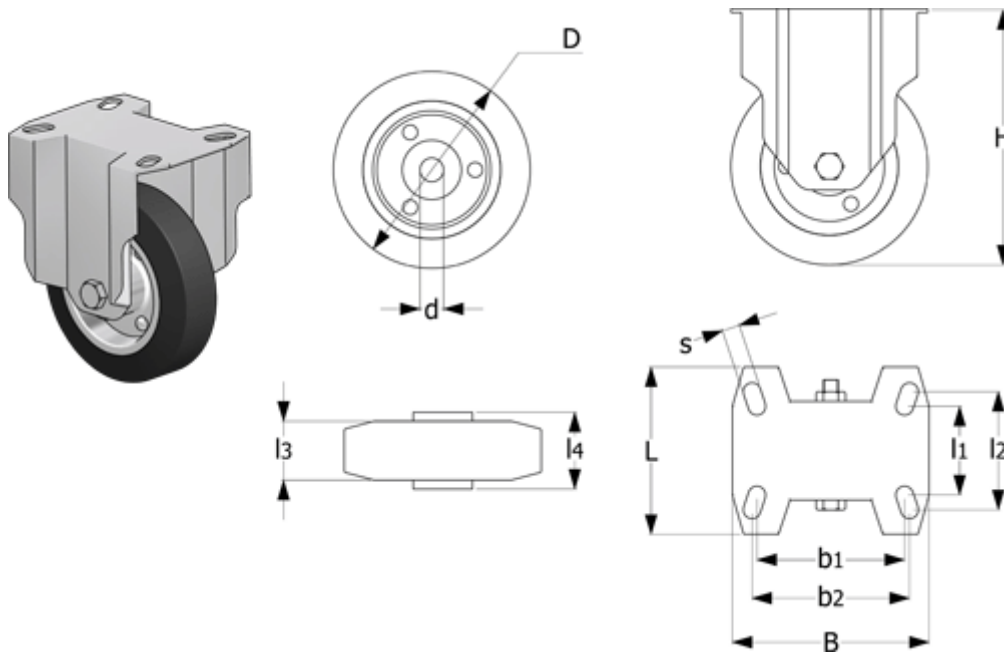

Data Sheet

Article number: 2314450151

Description: E+G rubber wheel 450151
RE.E3-080-PBL-N Fixed plate

Measures

B	= 100	H	= 107	Type = RE.E3-080-PBL
b1	= 75	L	= 85	
b2	= 80	l1	= 45	
Code	= 450151	l2	= 60	
D	= 80	l3	= 25	
d	= 12	l4	= 39	
Dynamic load (N)	= 650	Rolling resistance (N)	= 600	
g	= 490	s	= 9	